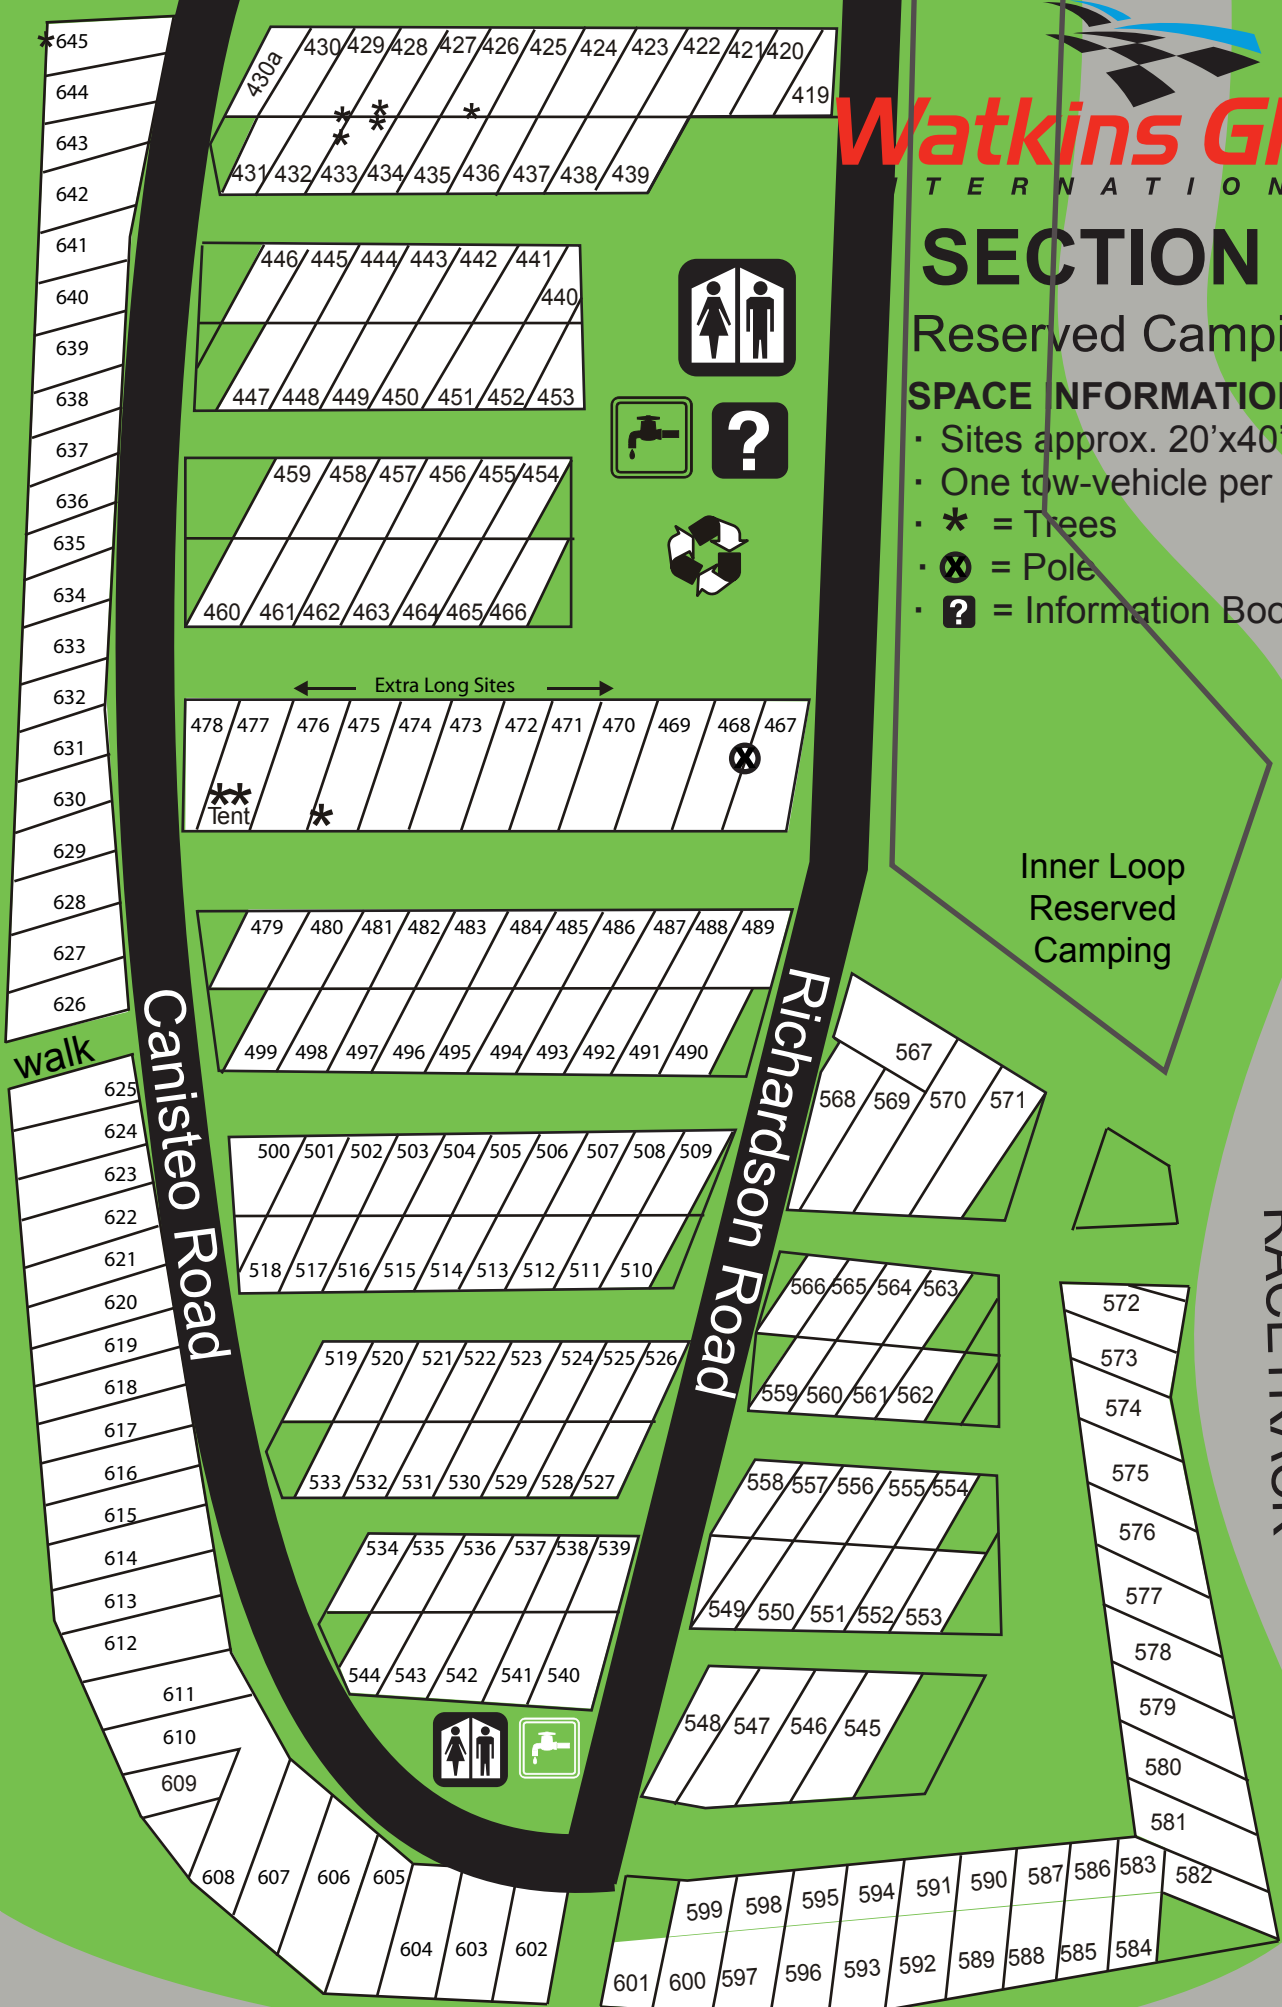

Watkins Glen
INTERNATIONAL

SECTION F

Reserved Camping

SPACE INFORMATION

- Sites approx. 20'x40'
- One tow-vehicle per space
- * = Trees
- ⊗ = Pole
- ? = Information Booth

Inner Loop
Reserved
Camping

RACETRACK

RACETRACK

Canisteo Road

Richardson Road

walk

Extra Long Sites